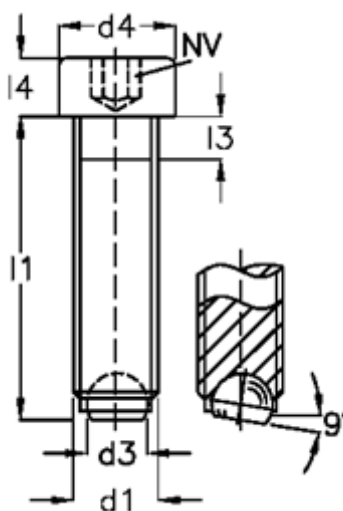

Data Sheet

Article number: 2092768411A
Description: E+G Screws with ball
GN 606-M12-50-BN

Measures

d1	= M12
d2	= 8.0
d3	= 7.2
d4	= 18
Internal hexagon	= 10.0
l1	= 50
l3	= 5.0
l4	= 12